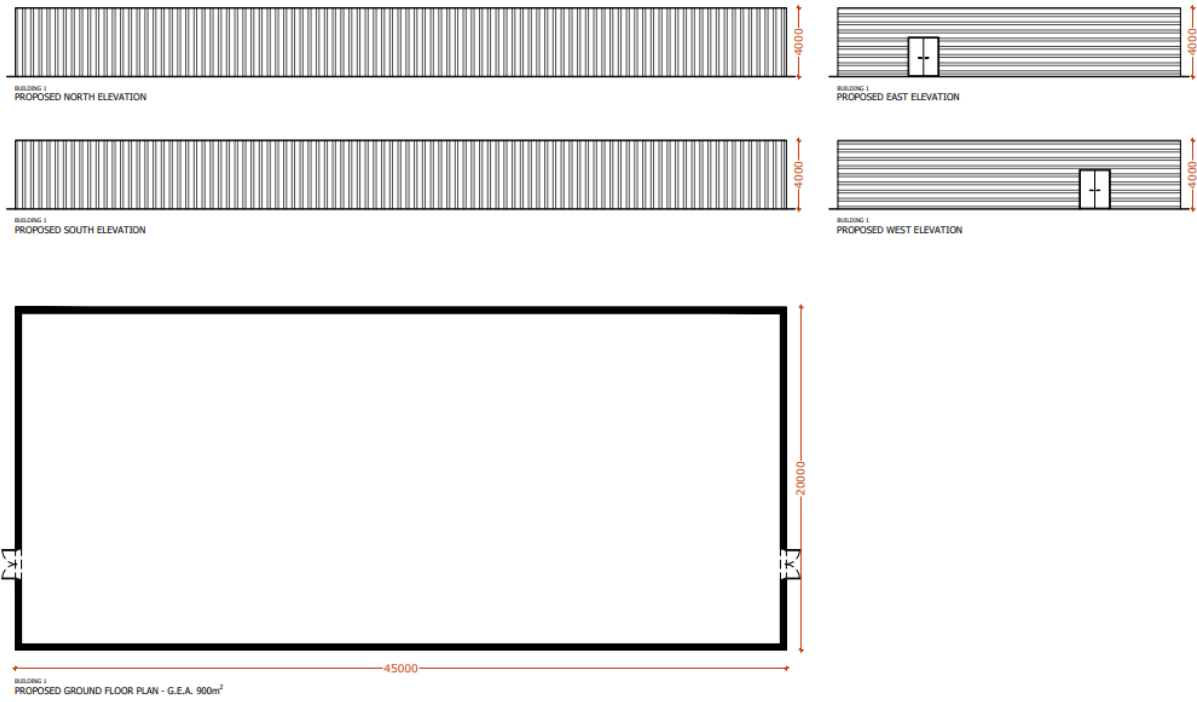

PAC Plans 22-0167 Langshot Equestrian Centre, Gracious Pond Road, Chobham

Site Location Plan

Proposed layout

Elevations and floor plans – Building 1

Site access

Existing buildings