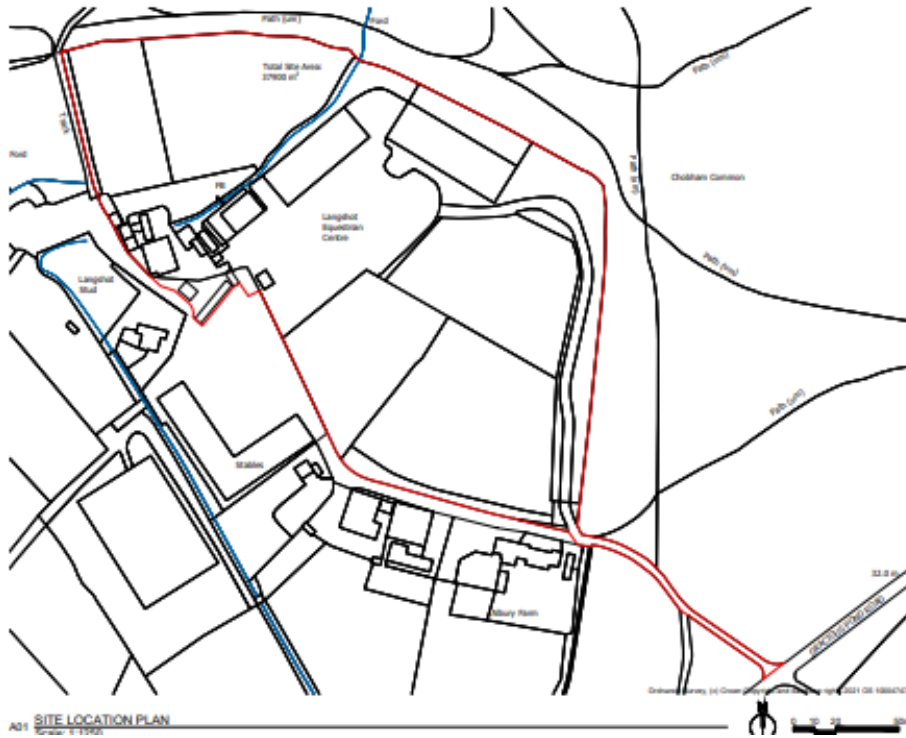

PAC Plans 22-0167 Langshot Equestrian Centre, Gracious Pond Road, Chobham

Site Location Plan

Proposed layout

Elevations and floor plans – Building 1

Site access

Existing buildings