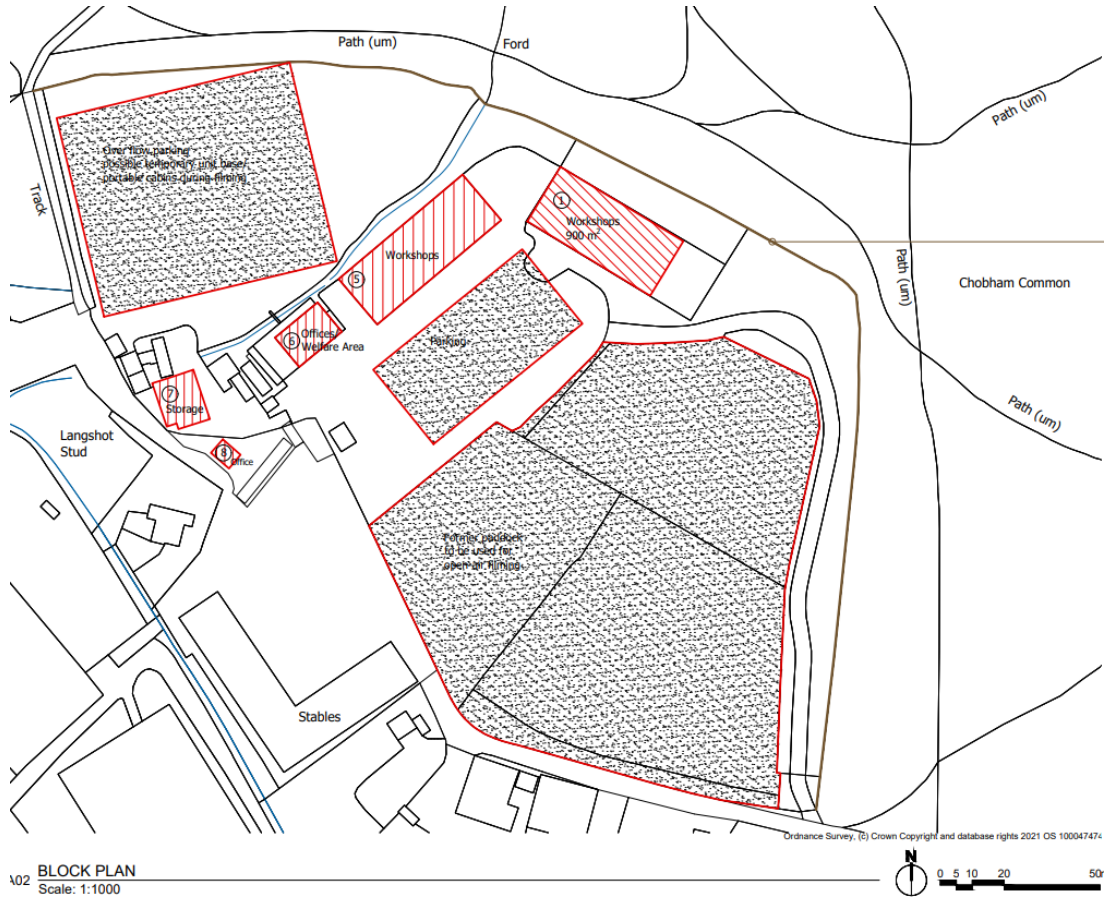

PAC Plans 22-0167 Langshot Equestrian Centre, Gracious Pond Road, Chobham

Site Location Plan

Proposed layout

Elevations and floor plans – Building 1

Site access

Existing buildings